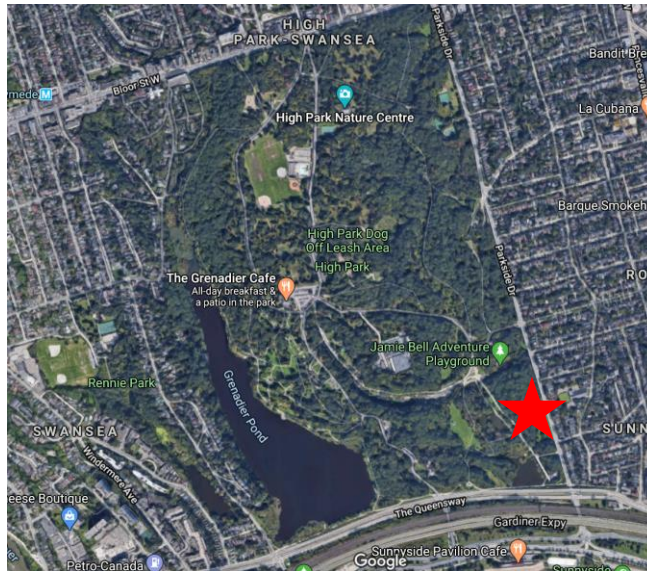

High Park Chontrol Peat Paste Demonstration Site Location

Test Plot Location: in Southwest corner of park, natural area south of Jamie Bell Playground, identified on map below with red star.

Proposed Treatment Site boundaries including control plot at site 2: